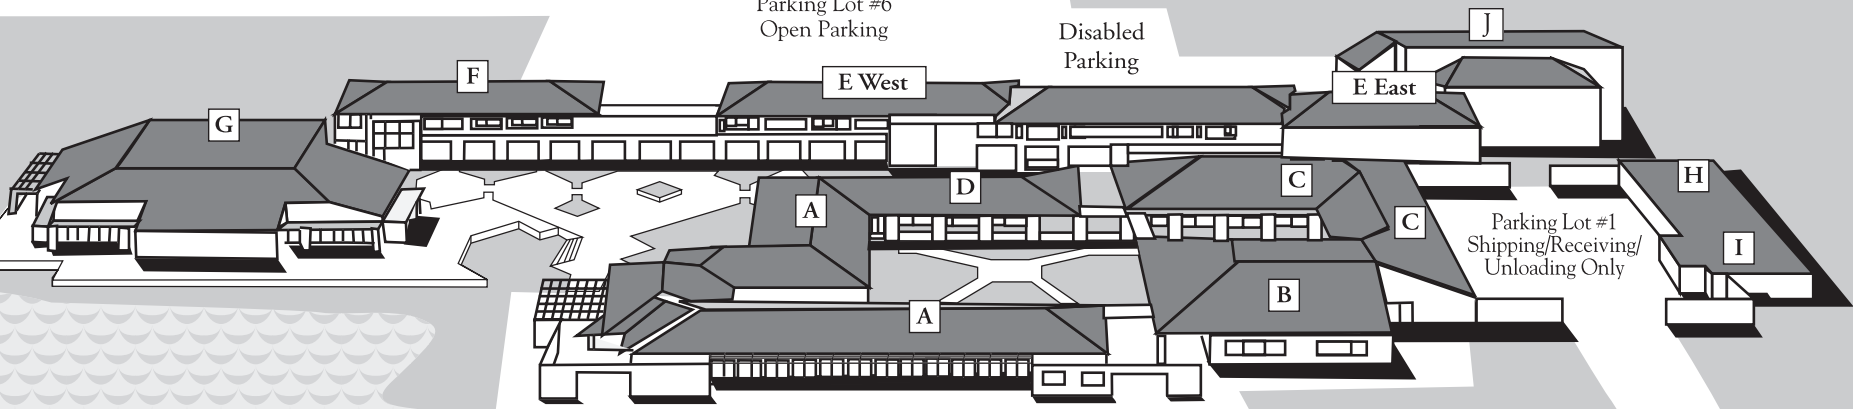

EDISON STATE COLLEGE

COLLIER CAMPUS

7007 LEY CULTURAL PARKWAY • NAPLES, FLORIDA 34113
 (239) 732-3737
 WWW.EDISON.EDU/COLLIER

Rattlesnake Hammock

KEY	
Administration.....	A
Student Services.....	A
Admission, Registration,	
Counseling.....	A
Cashier.....	A
Continuing Education	J
Auditorium	B
Bookstore.....	C
Cafeteria.....	C
Student Center.....	D
Library.....	G
Classrooms.....	B, E, F, G, J
Science Laboratories.....	E
Nursing Laboratory.....	J
Computer Laboratory.....	G
DLA Laboratory.....	J
Faculty Offices.....	E, F
Conference Center.....	J
Plant Operations.....	H, I
NCEF Early Childhood	
Development Center.....	K
NCEF Pediatric Dental	
Center/UF College of	
Dentistry.....	L

Parking Lot #5
 Student Parking
 Staff Parking

Parking Lot #6
 Open Parking

Disabled
 Parking

Parking Lot #1
 Shipping/Receiving/
 Unloading Only

Parking Lot #4
 Disabled Parking

Parking Lot #3
 Student and Staff Parking